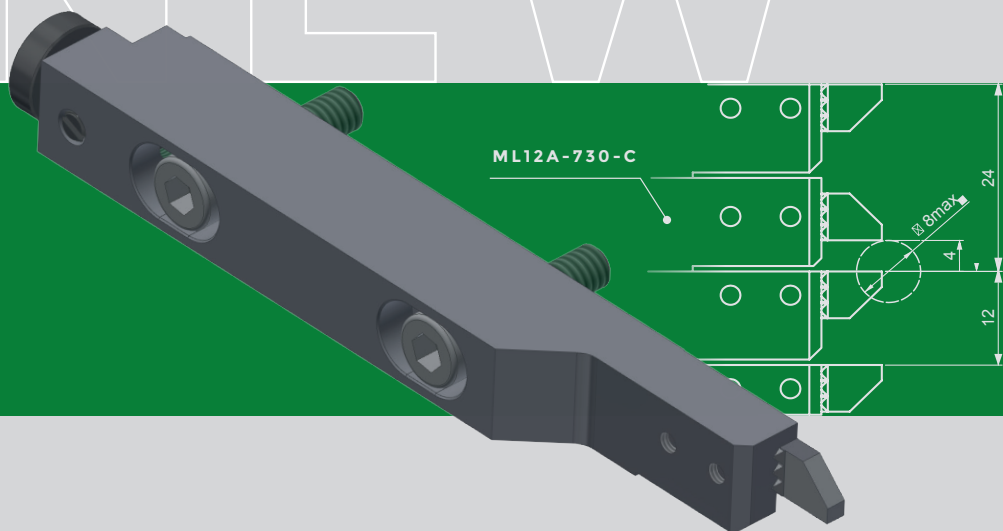

# MODU-LINE

NEW

**NEW HOLDER COMPATIBLE WITH TOP-WATCH 736SFX3 THREADING INSERTS**

CONTACT US FOR MORE INFO !